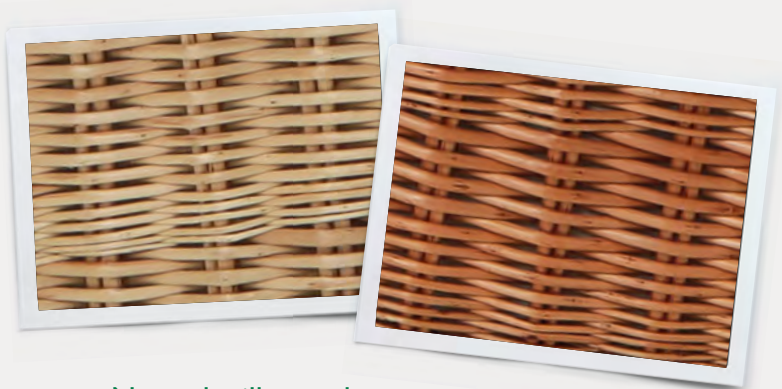

Making it personal

Because each of our coffins is handmade with great care by experienced craftsmen, we can offer a truly individual bespoke service.

Casket shape

Make your selection from our traditional style coffins, which have square ends, or our curved-end caskets. Examples are shown throughout this brochure.

Natural willow colour

Different shades of natural willow colour are available, the result of handling the willow in different ways when it is harvested. All our coffins are available in a choice of:

- Weatherbeaten gold (shown on the left)
- Natural buff (on the right)

Quality interiors

Our coffins can be fitted with a simple natural calico cotton lining that includes a cotton pillow filled with natural wadding. Our coffins can also be lined with a more elaborate interior to create a soft cushion on the base and sides of our coffins, this provides a more comforting look and feel.