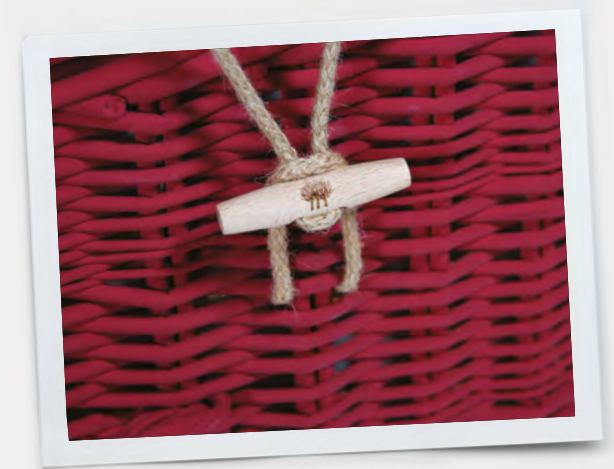

Black

White

Grey

Brown

Burgundy

Red

Orange

Yellow